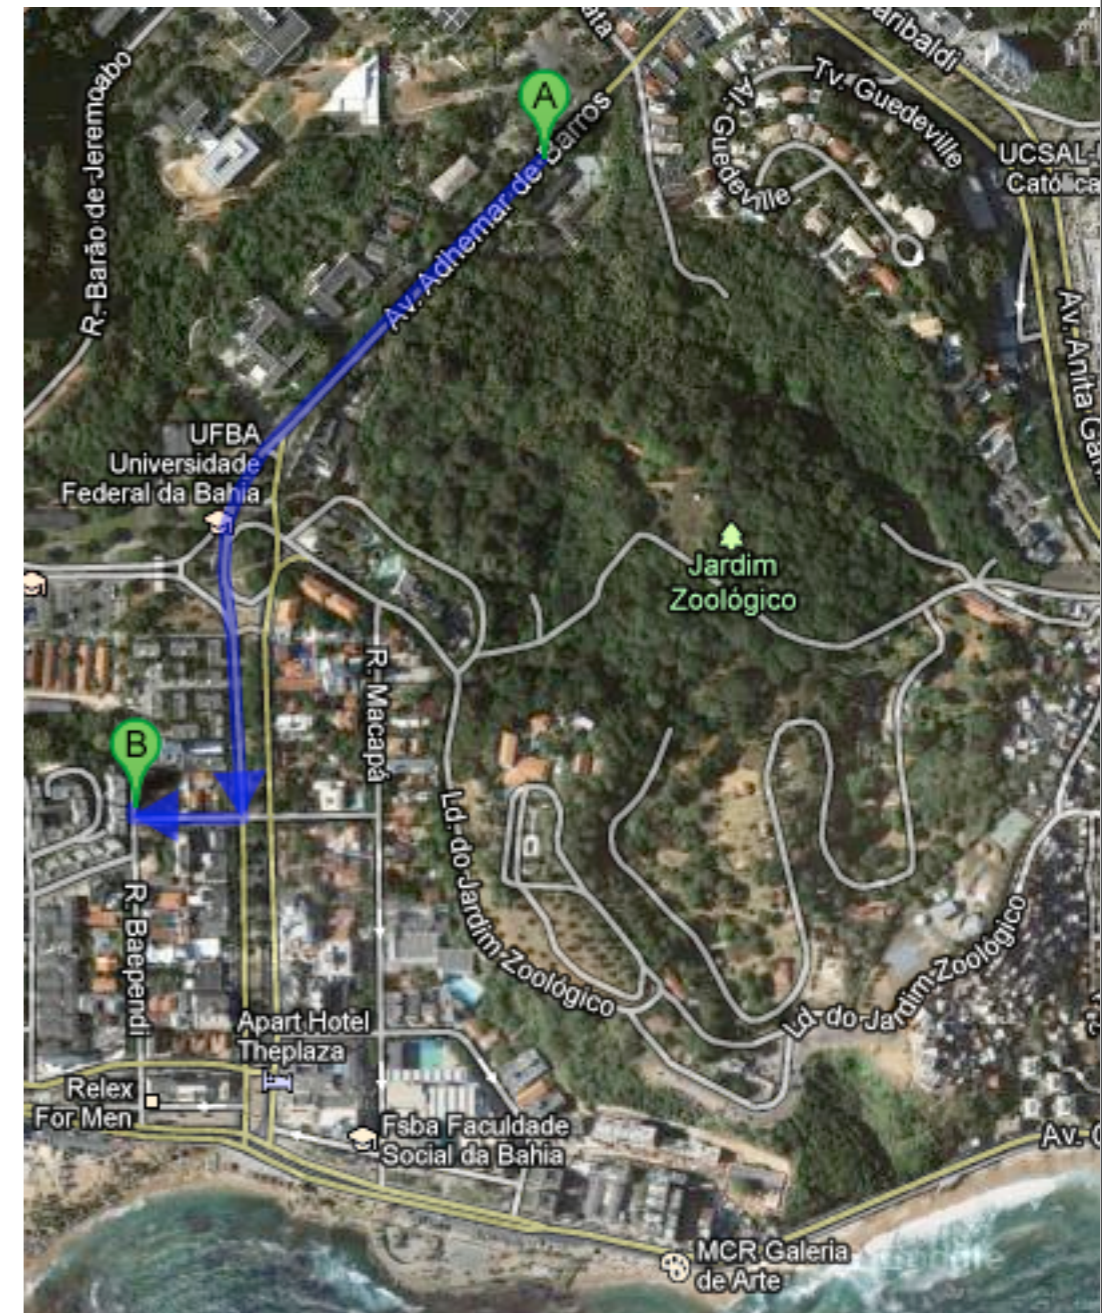

Some restaurants near the Mathematics Institute

1) STALO RESTAURANT (Self Service)

Av. Adhemar de Barros 800 m, 9 mins

Walking directions to R. Baependi, 267 - Ondina, Salvador - BA, 40170-070, Brazil

A Av. Adhemar de Barros, 900 - Ondina
Salvador - BA, 40170-110, Brazil

1. Head southwest on Av. Adhemar de Barros

700 m

2. Turn right onto Tv. Baependi

95 m

3. Turn right onto R. Baependi

Destination will be on the left

9 m

B R. Baependi, 267 - Ondina
Salvador - BA, 40170-070, Brazil

(A) Mathematics Institute Exit
(B) Stalo Restaurant

2) Maria Bonita (Self Service); Vida (natural food); Di Liana (Italian food)

Av. Adhemar de Barros

600 m, 7 mins

Walking directions to R. Macapá, 432 - Ondina, Salvador - BA, 40170-150, Brazil

Av. Adhemar de Barros, 900 - Ondina
Salvador - BA, 40170-110, Brazil

1. Head **southwest** on **Av. Adhemar de Barros**

350 m

2. Slight left to stay on **Av. Adhemar de Barros**

89 m

3. Slight left onto **R. Raymundo Pereira de Magalhães**