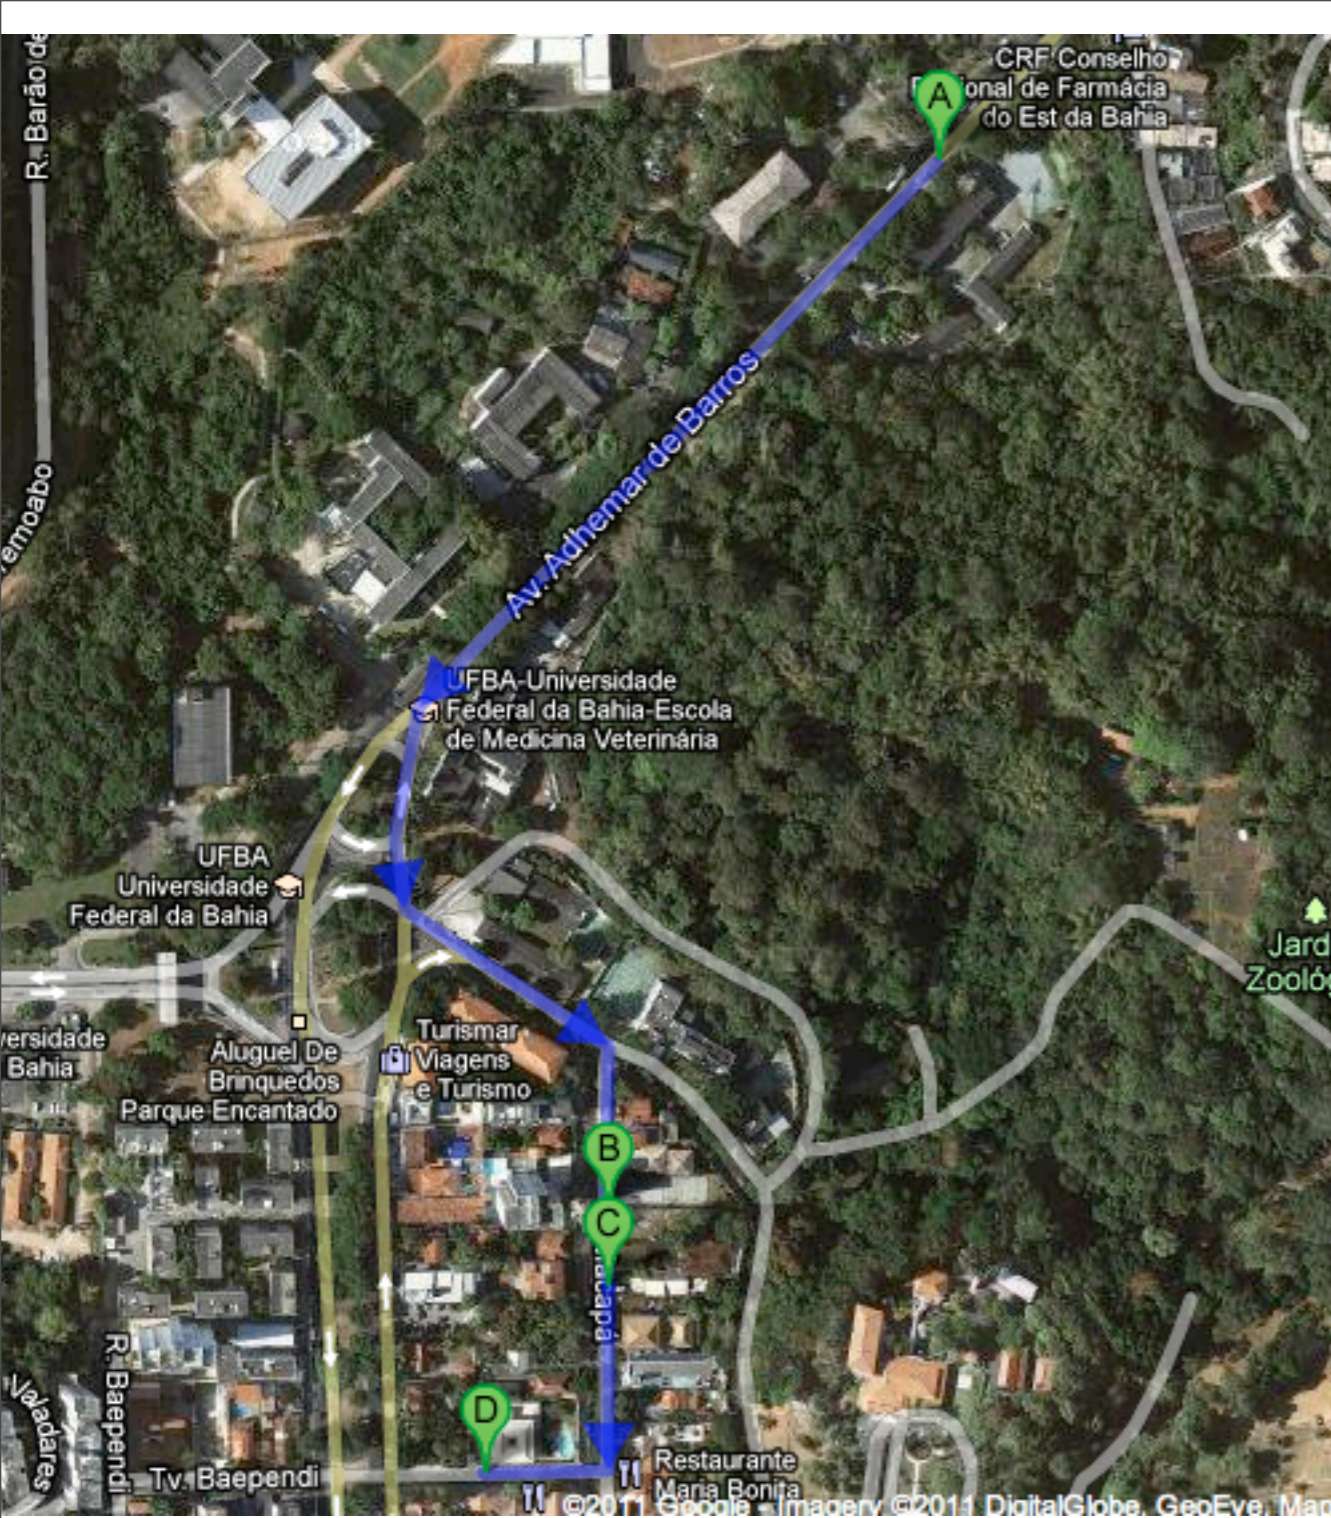

Some restaurants near the Mathematics Institute

1) STALO RESTAURANT (Self Service)

Av. Adhemar de Barros 800 m, 9 mins

Walking directions to R. Baependi, 267 - Ondina, Salvador - BA, 40170-070, Brazil

A Av. Adhemar de Barros, 900 - Ondina
Salvador - BA, 40170-110, Brazil

1. Head southwest on Av. Adhemar de Barros

700 m

2. Turn right onto Tv. Baependi

95 m

3. Turn right onto R. Baependi

Destination will be on the left

9 m

B R. Baependi, 267 - Ondina
Salvador - BA, 40170-070, Brazil

(A) Mathematics Institute Exit
(B) Stalo Restaurant

2) Maria Bonita (Self Service); Vida (natural food); Di Liana (Italian food)

Av. Adhemar de Barros

600 m, 7 mins

Walking directions to R. Macapá, 432 - Ondina, Salvador - BA, 40170-150, Brazil

Av. Adhemar de Barros, 900 - Ondina
Salvador - BA, 40170-110, Brazil

1. Head **southwest** on **Av. Adhemar de Barros**

350 m

2. Slight left to stay on **Av. Adhemar de Barros**

89 m

3. Slight left onto **R. Raymundo Pereira de Magalhães**